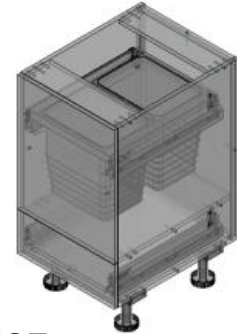

BIN COLLECTION

2020

ALTO RANGE

Base Bin Alto One2Five 12L & 1 Alto Drawer -450

- Cabinet width 450mm
- 2 x 12L Soft Close bins
- Alto Soft Close drawer
- Drawer fronts 2 x 360mm high

STANDARD RANGE

Base Bin & 1 Drawer -400

- Cabinet width 400mm
- 2 x 15L bins
- Standard Drawer
(Soft Close attachment optional extra)
- Drawer fronts 2 x 360mm high

ALTO RANGE

Base Bin Alto One2Five 17L & 1 Alto Drawer -450

- Cabinet width 450mm
- 2 x 17L Soft Close bins
- Alto Soft Close drawer
- Drawer fronts 540+180mm high

MINIMAL RANGE

MIN Base Bin -450

- Cabinet width 450mm
- 2 x 26L Soft Close bins
- Drawer fronts Full Height

ALTO RANGE

Base Bin Alto One2Five 32L -450

- Cabinet width 450mm
- 2x 32L Soft Close bins
- Drawer fronts 720mm high