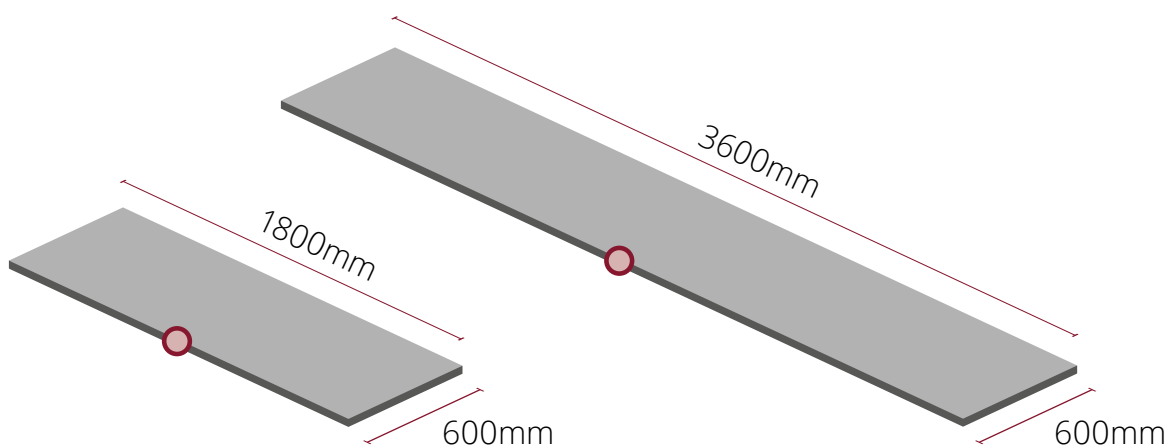

BENCHTOP BLANKS

www.unokitchens.co.nz

VENETO MARBLE

IMPERIAL WHITE

AVALON GRANITE BLACK

SPECIFICATIONS

BENCHTOP BLANKS ARE 30MM THICK, CHOICE OF 3 COLOURS IN 2 SIZES

A loose clashing strip is supplied to the length of the top (1800 or 3600mm), front edge rolled with a 5mm radius, back edge and ends supplied unclashed